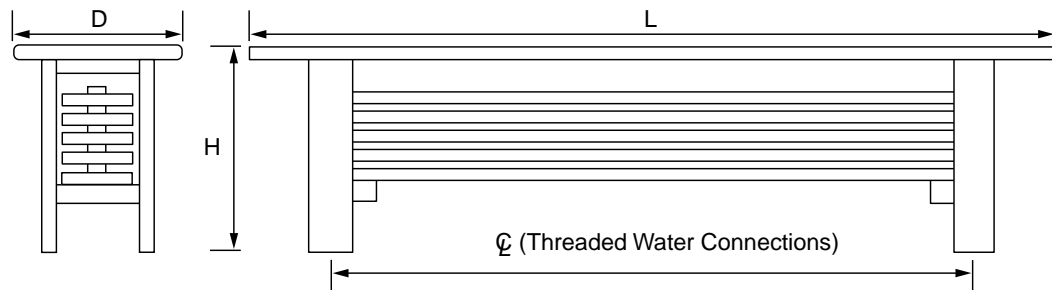

Bench Radiators

Comfort and Convenience

The Myson Bench Radiator incorporates the Myson Column Radiator into an individually styled piece of furniture that can be used as a bench. The radiator comes complete with a high quality, beech laminated seat, specially designed feet and supports to hide all

pipework, a thermostatic radiator valve and all necessary fixings. The radiator is also available separately if a different seat finish is required.

The Myson Bench radiator is available as standard in any RAL color.

Architectural Range					Includes Seat*			
Length Incl. seat (in)	Number of Sections	Height Incl. seat (in)	Depth Incl. seat (in)	Output (Btu/hr)	Product Code	Weight (lbs)	Water Content (gals)	⌀ Threaded Water Connections
73	5	19	14	6452	23-05-6150	146.0	4.52	56 1/2
73	6	21	14	7530	23-06-6150	161.0	6.50	56 1/2
85	5	19	14	7868	23-05-6180	172.0	5.34	68 3/8
85	6	21	14	9182	23-06-6180	190.0	7.64	68 3/8
93	5	19	14	8895	23-05-6200	186.0	5.90	76 1/4
93	6	21	14	10383	23-06-6200	205.0	8.42	76 1/4